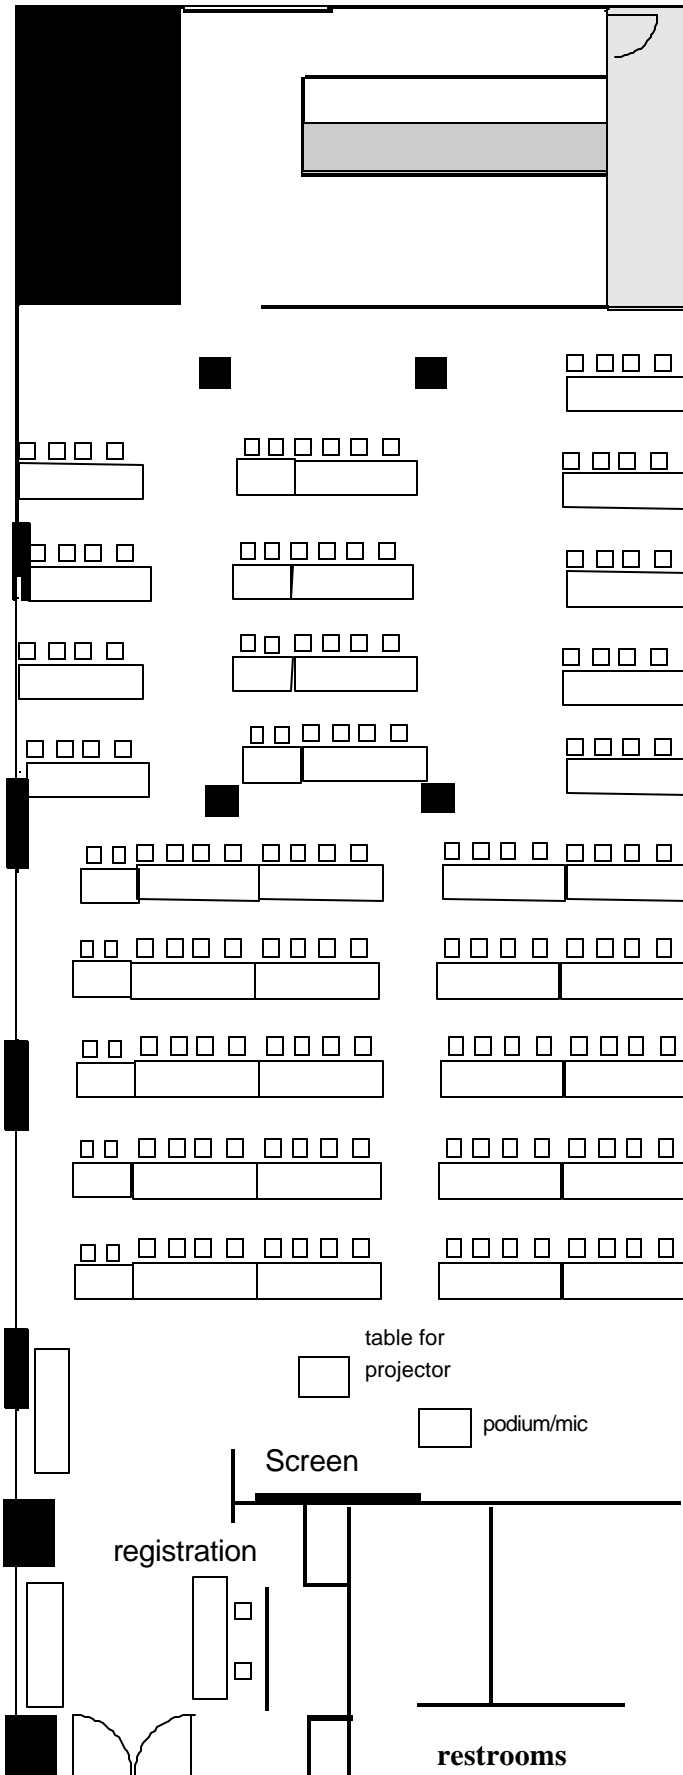

D'Amico Catering at The Atrium  
Studio 185

# Studio 185 dimensions

Studio 185  
Theater Style