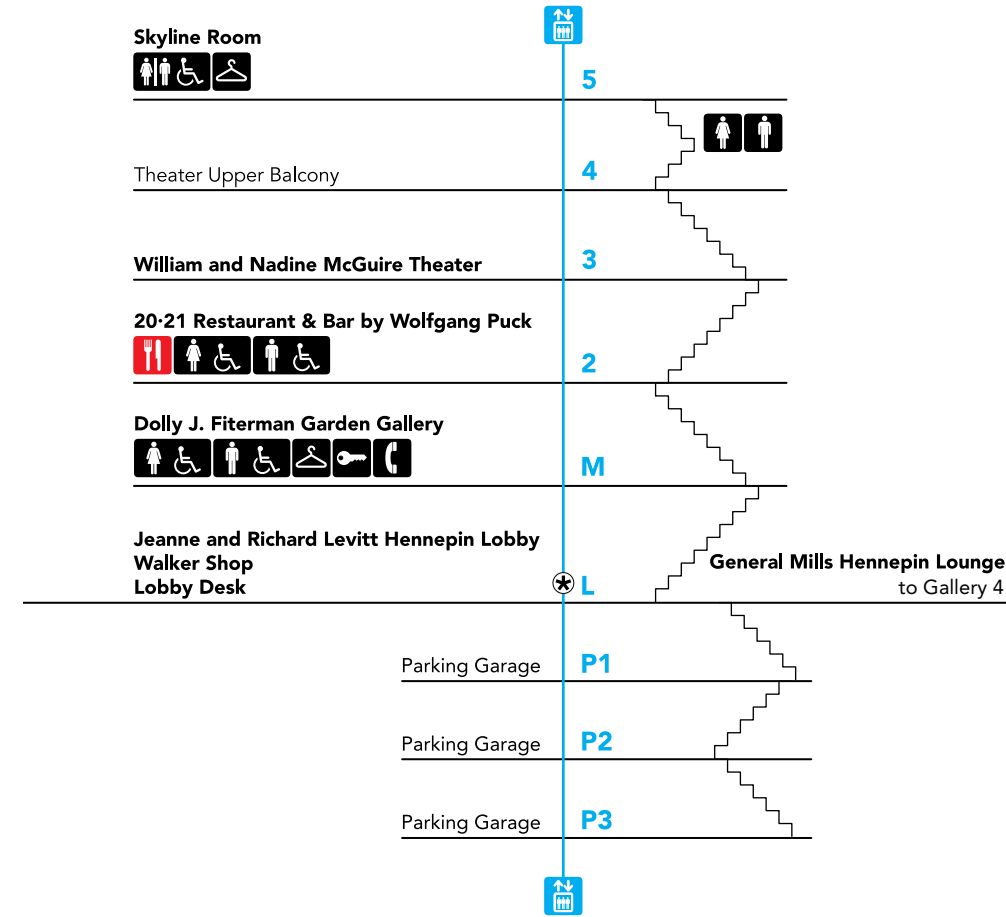

Theater Tower section view

WALKER ART CENTER

Ground level plan view

	Lobby Desks/Box Office		Restrooms
	Elevators		Wheelchair-accessible Restrooms
	Wheelchair Lifts		Family Restroom
	Stairs		Coatroom/Lockers
	Coffee & Wine Cart/Restaurant		Pay Phone/Cash Machine

Gallery Tower section view

Photos, top (left to right): Exterior view of the new Walker Art Center Photo ©2005 Roland Halbe; Cargill Lounge Photo: Cameron Wittig; Bazinet Garden Lobby Photo ©2005 Paul Warchol
bottom: Walker Shop Photo ©2005 Floto+Warner; General Mills Hennepin Lounge Photo ©2005 Roland Halbe

©2007 Walker Art Center