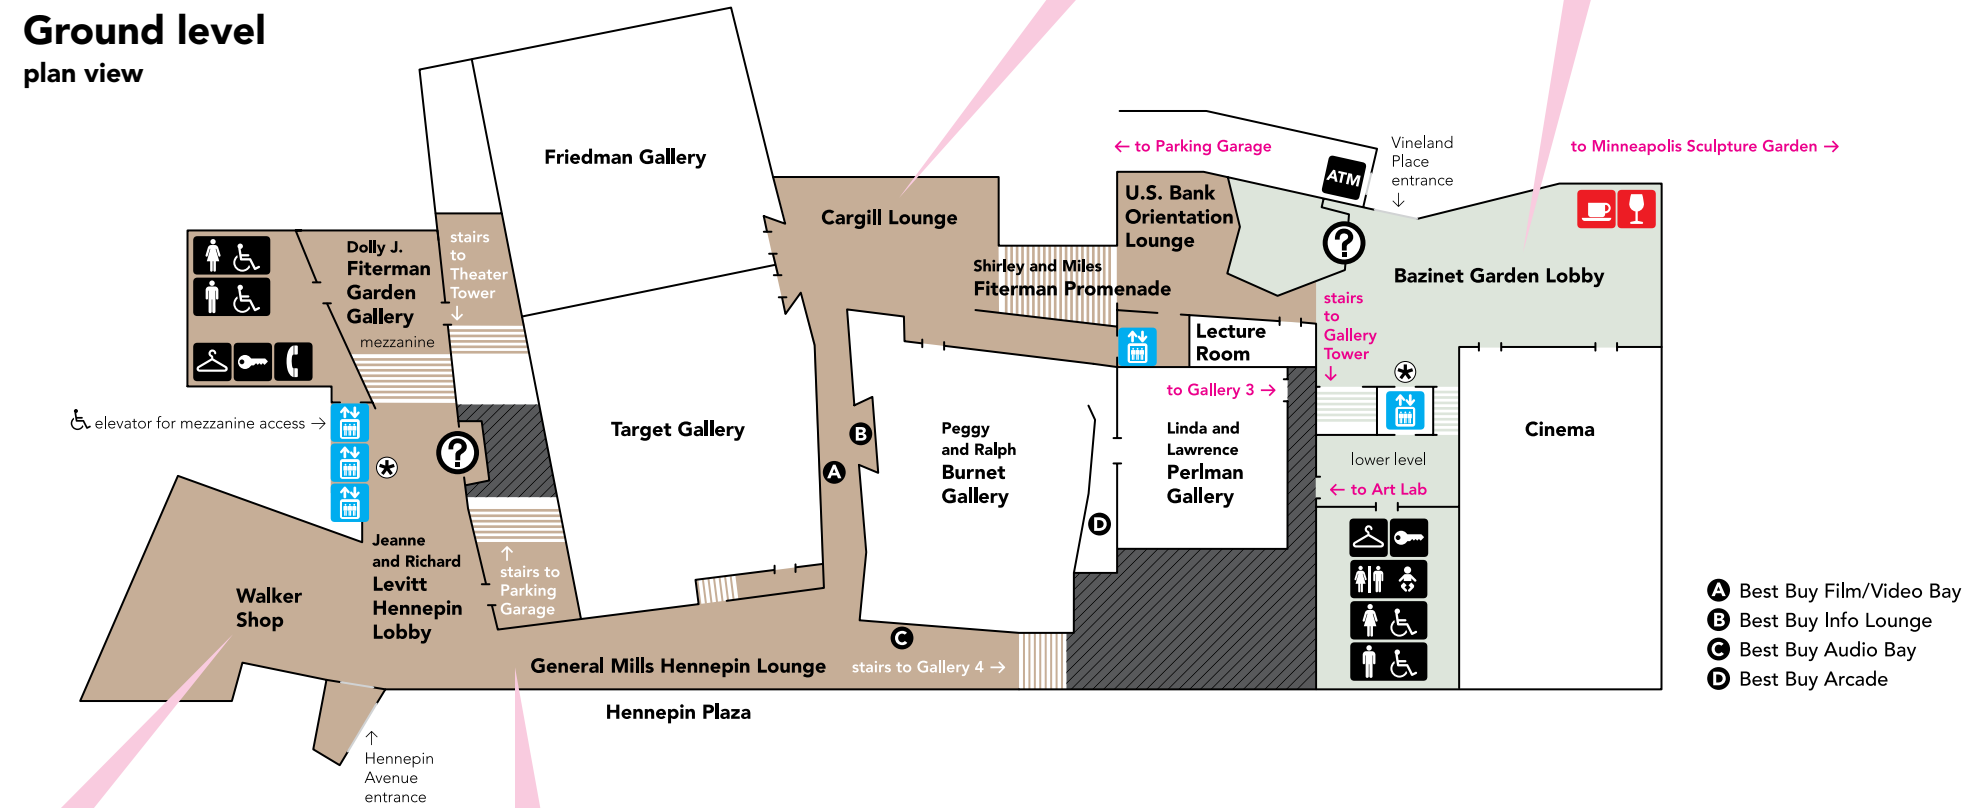

Theater Tower section view

WALKER ART CENTER

Ground level plan view

	Lobby Desks/Box Office		Restrooms
	Elevators		Wheelchair-accessible Restrooms
	Wheelchair Lifts		Family Restroom
	Stairs		Coatroom/Lockers
	Coffee & Wine Cart/Restaurant		Pay Phone/Cash Machine

Gallery Tower section view

Photos, top (left to right): Exterior view of the new Walker Art Center Photo ©2005 Roland Halbe; Cargill Lounge Photo: Cameron Wittig; Bazinet Garden Lobby Photo ©2005 Paul Warchol
bottom: Walker Shop Photo ©2005 Floto+Warner; General Mills Hennepin Lounge Photo ©2005 Roland Halbe