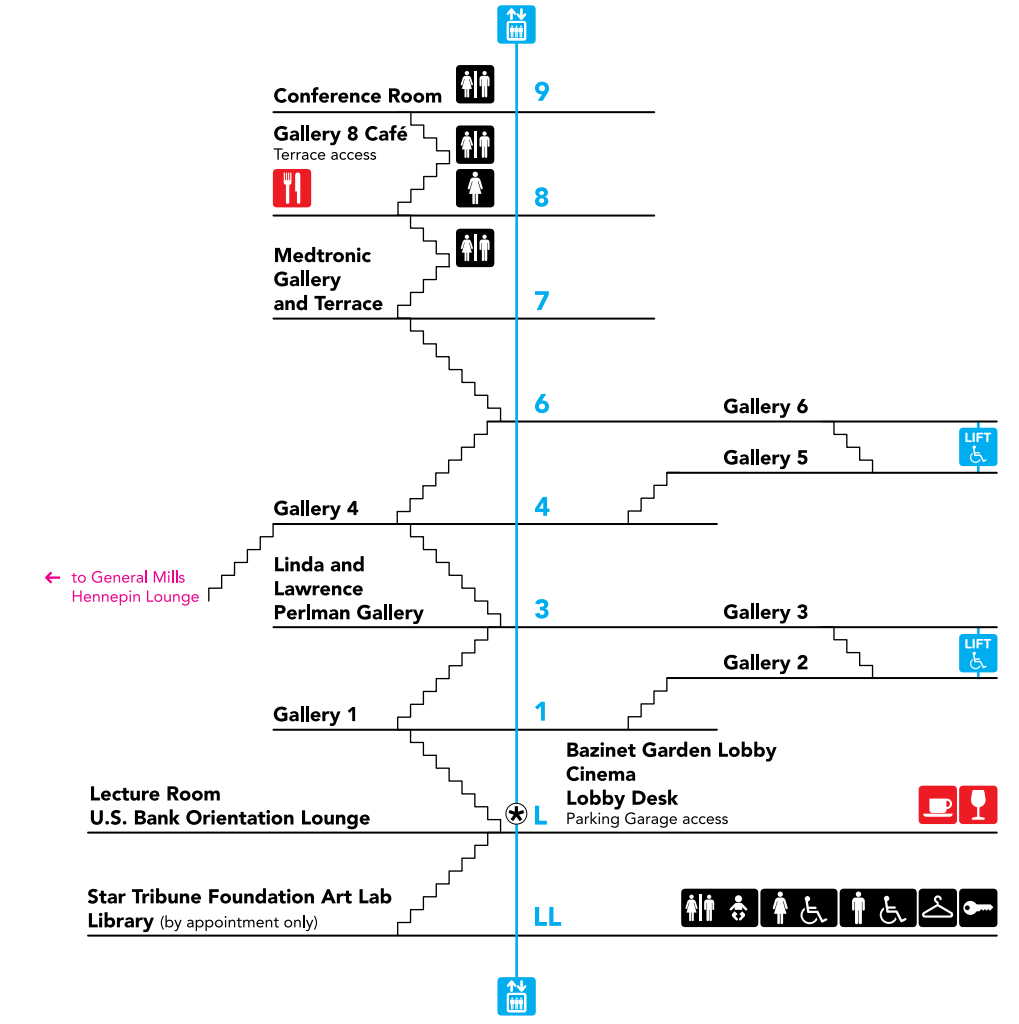

Theater Tower section view

WALKER ART CENTER

Ground level plan view

	Lobby Desks/Box Office		Restrooms
	Elevators		Wheelchair-accessible Restrooms
	Wheelchair Lifts		Family Restroom
	Stairs		Coatroom/Lockers
	Coffee & Wine Cart/Restaurant		Pay Phone/Cash Machine

Gallery Tower section view

Photos, top (left to right): Exterior view of the new Walker Art Center Photo ©2005 Roland Halbe; Cargill Lounge Photo: Cameron Wittig; Bazinet Garden Lobby Photo ©2005 Paul Warchol
bottom: Walker Shop Photo ©2005 Floto+Warner; General Mills Hennepin Lounge Photo ©2005 Roland Halbe

©2007 Walker Art Center